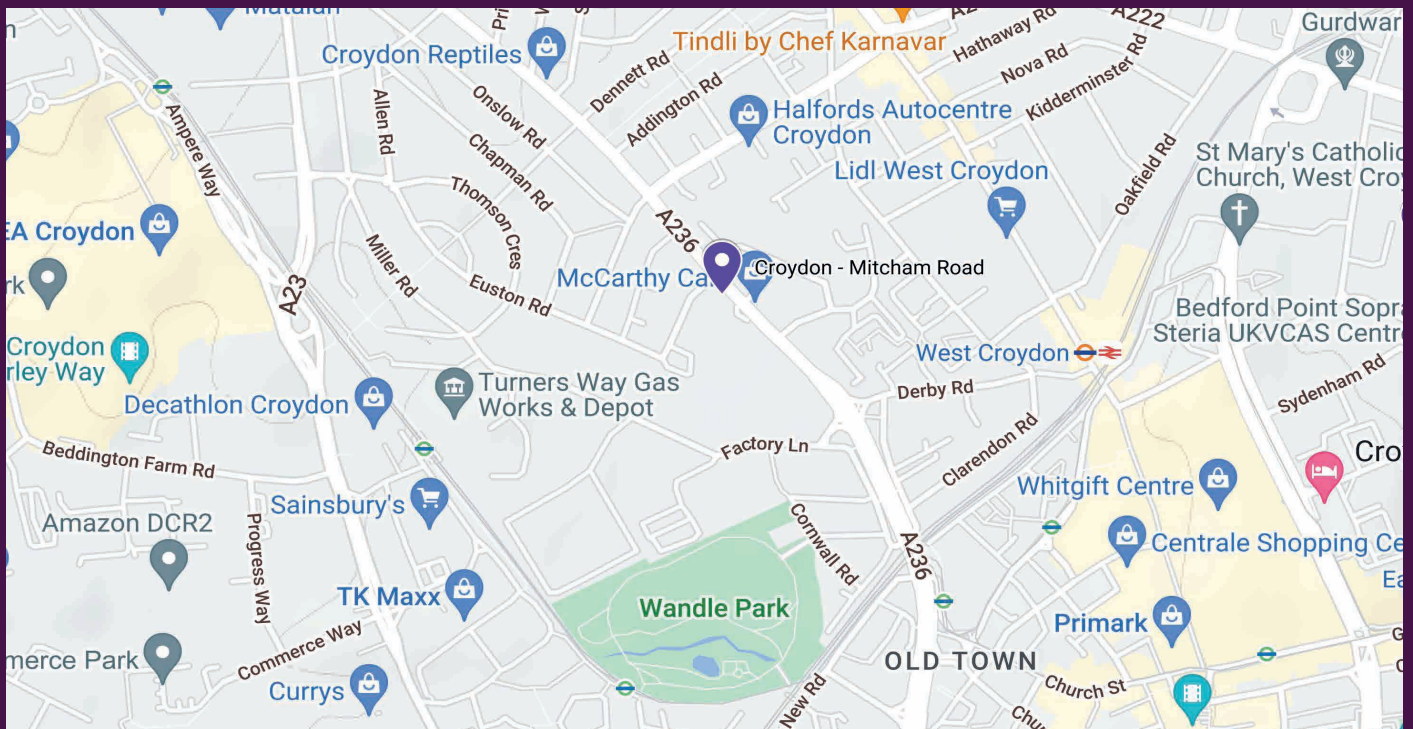

MAP

+44 (0) 207 062 6664
www.alternativevenues.co.uk
london@alternativevenues.co.uk